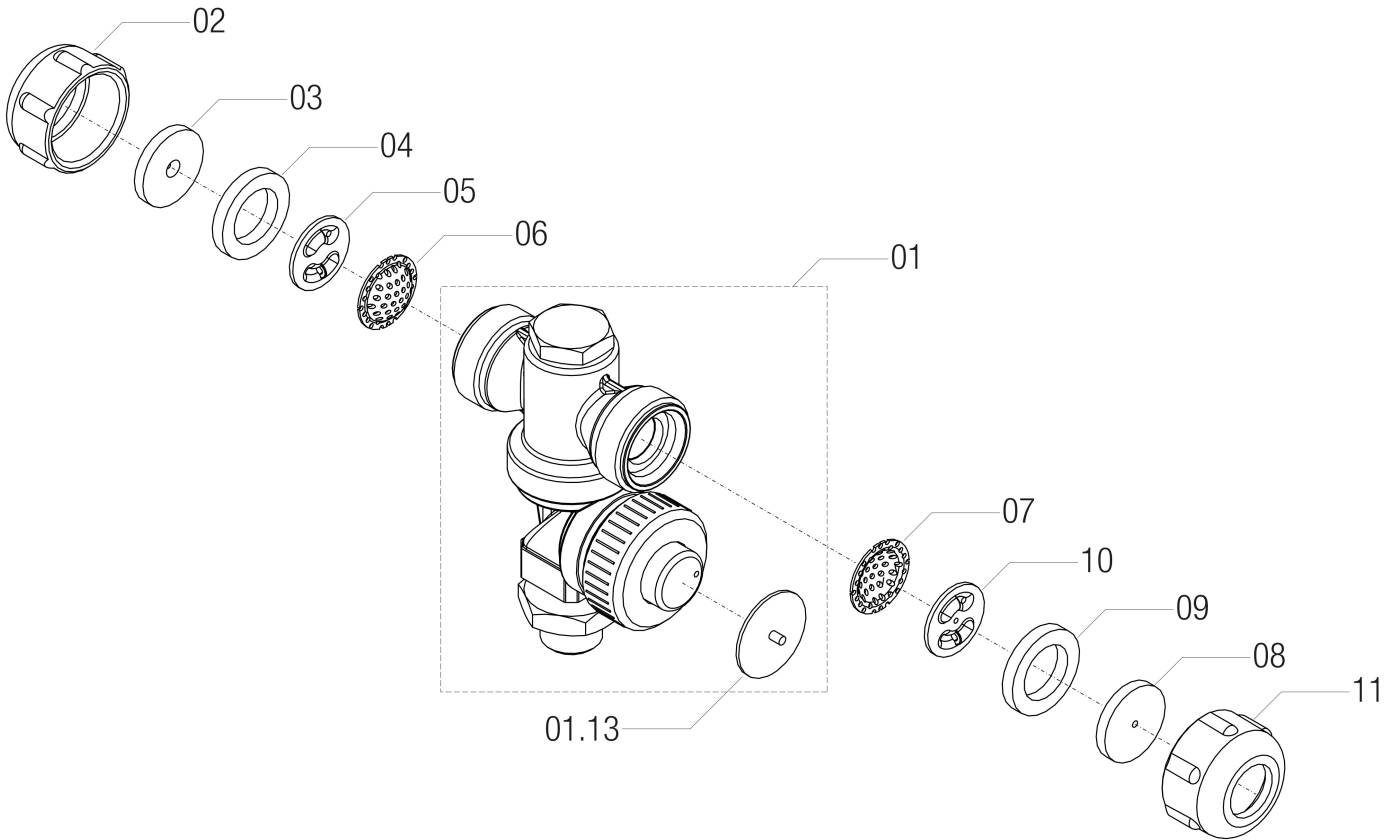

CODE

0058420

DOUBLE BRASS NOZZLE HOLDER 1/4" M

NOZZLE HOLDER FOR ORCHARD SPRAYERS NOZZLE HOLDER FOR ORCHARD SPRAYERS  
 Orchard sprayer 2 head nozzles with diaphragm valve

SPARE PARTS

REFERENCE	CODE	DESCRIPTION	REFERENCE	CODE	DESCRIPTION
01	005842.910	DOUBLE BRASS N.HOLDER 1/4M CHECK V.	06	00HP18300	DOUBLE NOZZLE HOLDER INOX FILTER
01.13	005880.036	HIGH PRESSURE ANTIDRIP DIAPHRAGM	07	00HP18300	DOUBLE NOZZLE HOLDER INOX FILTER
02	004332.030	NUT FOR BRASS NOZZLE HOLDER	08	00HP18015	CERAM.PLATE D.1,5
03	00HP18012	CERAM.PLATE D.1,2	09	00HP18100	FLAT GASKET 13X20X3 EPDM
04	00HP18100	FLAT GASKET 13X20X3 EPDM	10	00HP18212	INOX CONVEYOR D.1,2 DOUBLE NOZZLE
05	00HP18200	INOX CONVEYOR DOUBLE NOZZLE	11	004332.030	NUT FOR BRASS NOZZLE HOLDER