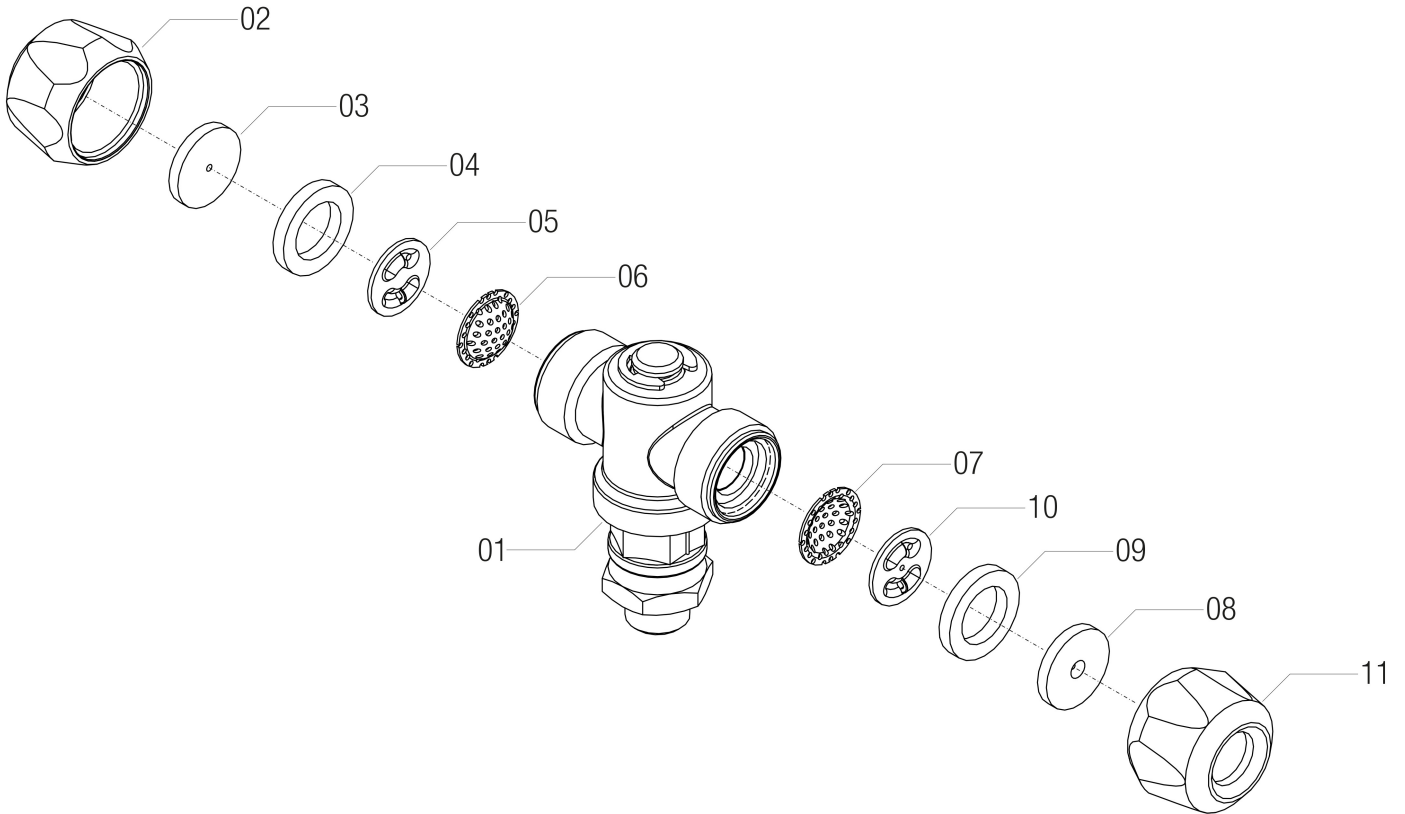

CODE

0058720

DOUBLE NYLON NOZZLE HOLDER 1/4" M

NOZZLE HOLDER FOR ORCHARD SPRAYERS NOZZLE HOLDER FOR ORCHARD SPRAYERS  
Orchard sprayer 2 head nozzles

SPARE PARTS

REFERENCE	CODE	DESCRIPTION
01	005872.910	DOUBLE NYLON NOZZLE HOLDER 1/4M
02	004352.030	NUT FOR SPRAYER NOZZLE HOLD (RED)
03	00HP18012	CERAM.PLATE D.1,2
04	00HP18100	FLAT GASKET 13X20X3 EPDM
05	00HP18200	INOX CONVEYOR DOUBLE NOZZLE
06	00HP18300	DOUBLE NOZZLE HOLDER INOX FILTER

REFERENCE	CODE	DESCRIPTION
07	00HP18300	DOUBLE NOZZLE HOLDER INOX FILTER
08	00HP18015	CERAM.PLATE D.1,5
09	00HP18100	FLAT GASKET 13X20X3 EPDM
10	00HP18212	INOX CONVEYOR D.1,2 DOUBLE NOZZLE
11	004352.030	NUT FOR SPRAYER NOZZLE HOLD (RED)