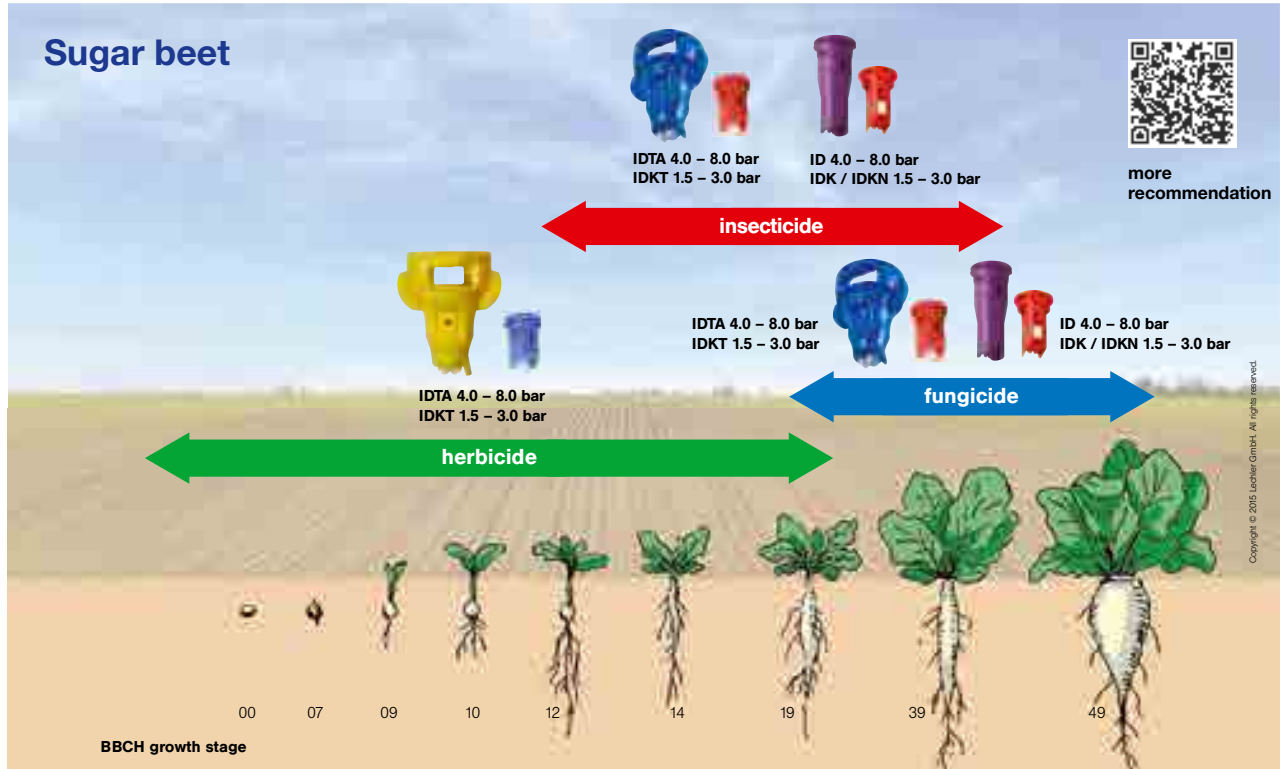

### Two nozzle strategy

- ID, IDK/IDKN good canopy penetration
- IDTA, IDKT optimal coverage without spray shadow

more recommendation

Copyright © 2015 Lechler GmbH. All rights reserved.

# Sugar beet