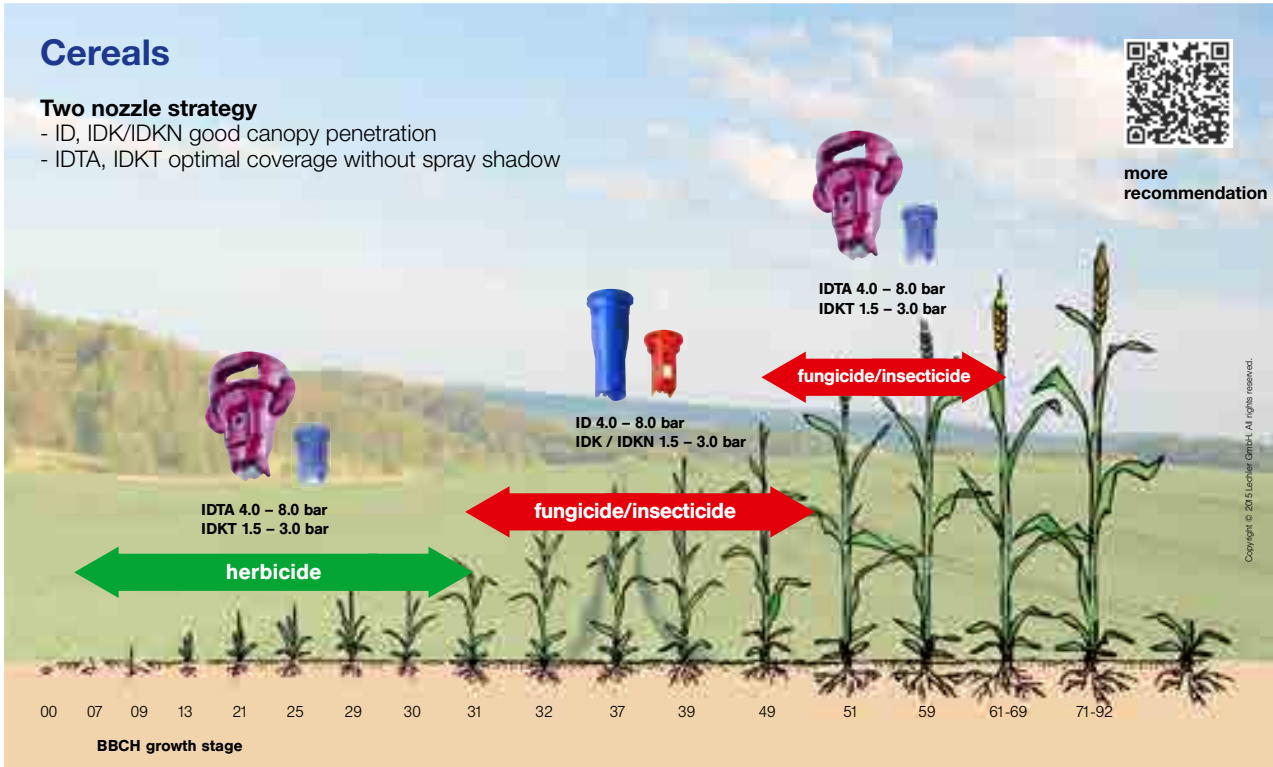

NOZZLE RECOMMENDATION FOR PESTICIDE APPLICATION

Cereals

Two nozzle strategy

- ID, IDK/IDKN good canopy penetration
- IDTA, IDKT optimal coverage without spray shadow

more recommendation