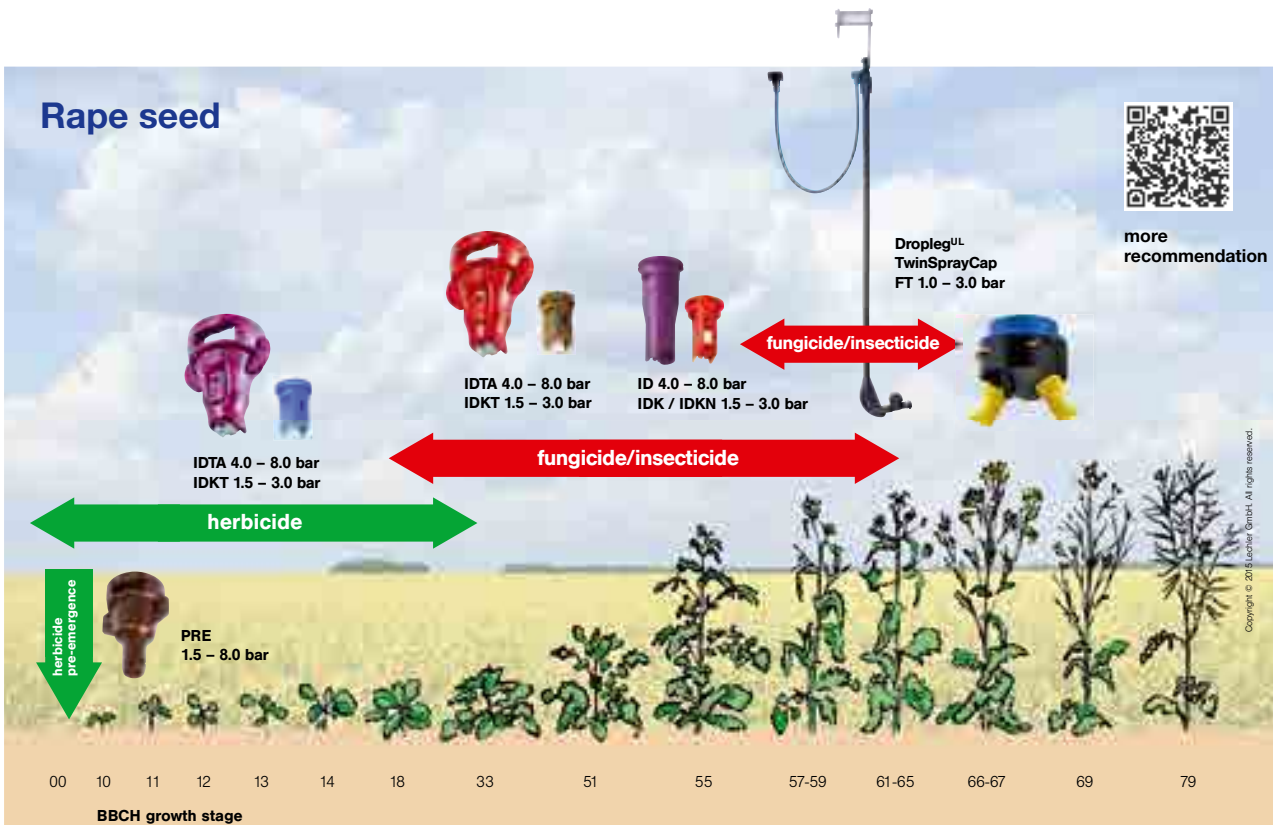

Rape seed

more recommendation