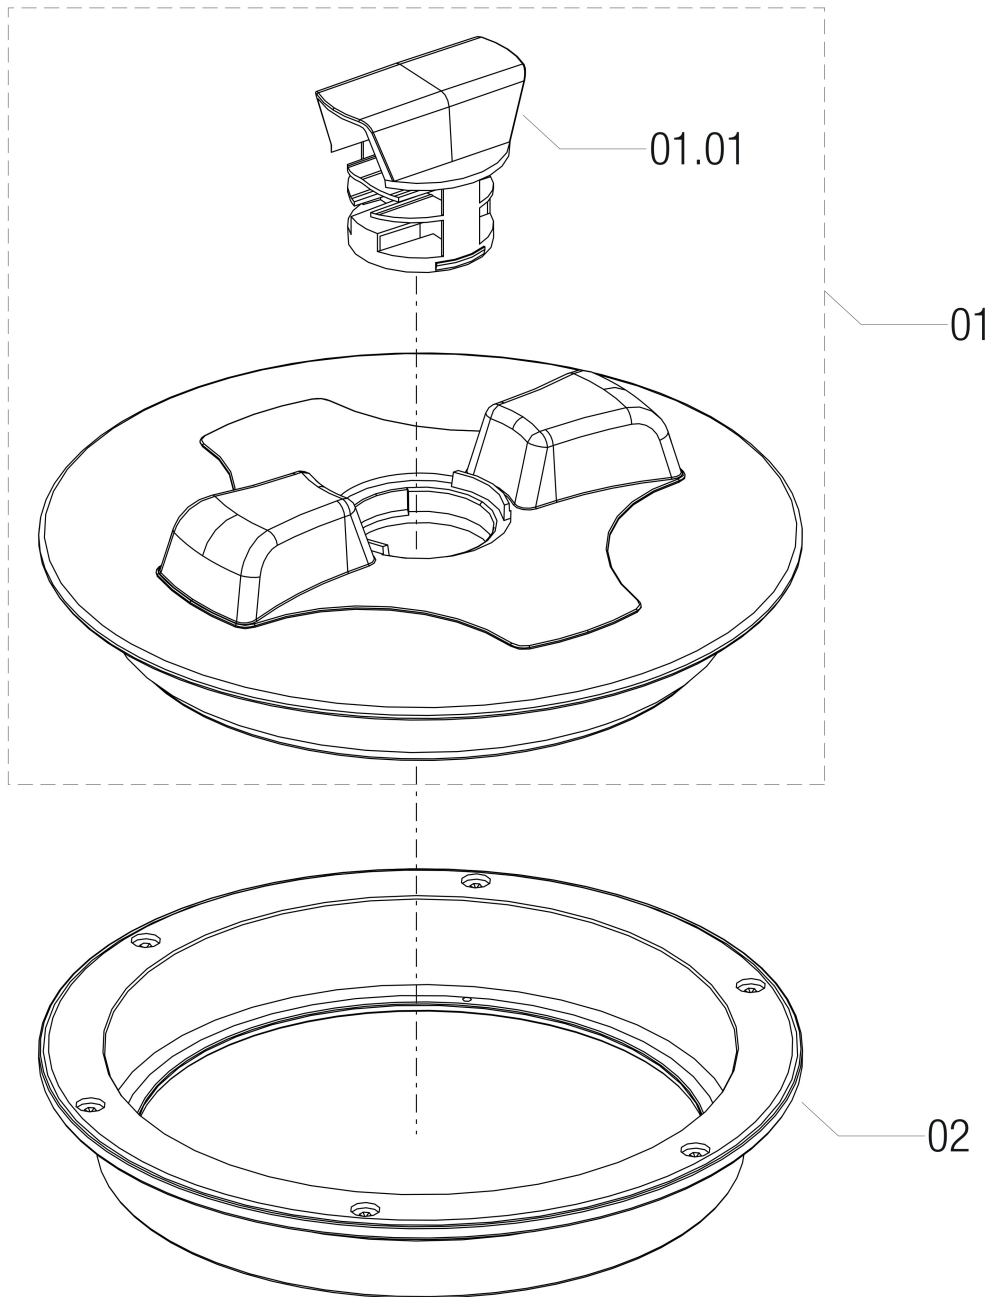

CODE

3510221

FLAT SURFACE LID + RIM DIAMETER 255 KIT

**KIT LID + RING SMOOTH LINE 2 - GHIBLI**  
*For flat surfaces*

SPARE PARTS

REFERENCE	CODE	DESCRIPTION	REFERENCE	CODE	DESCRIPTION
01	3522221	THREAD.LID-INTEGRAT.LABIRINT.D.255	02	3502420	THREADED RING D.255 FLAT SURF.
01.01	3522221.030	RED LABYRINTH BREATHER			