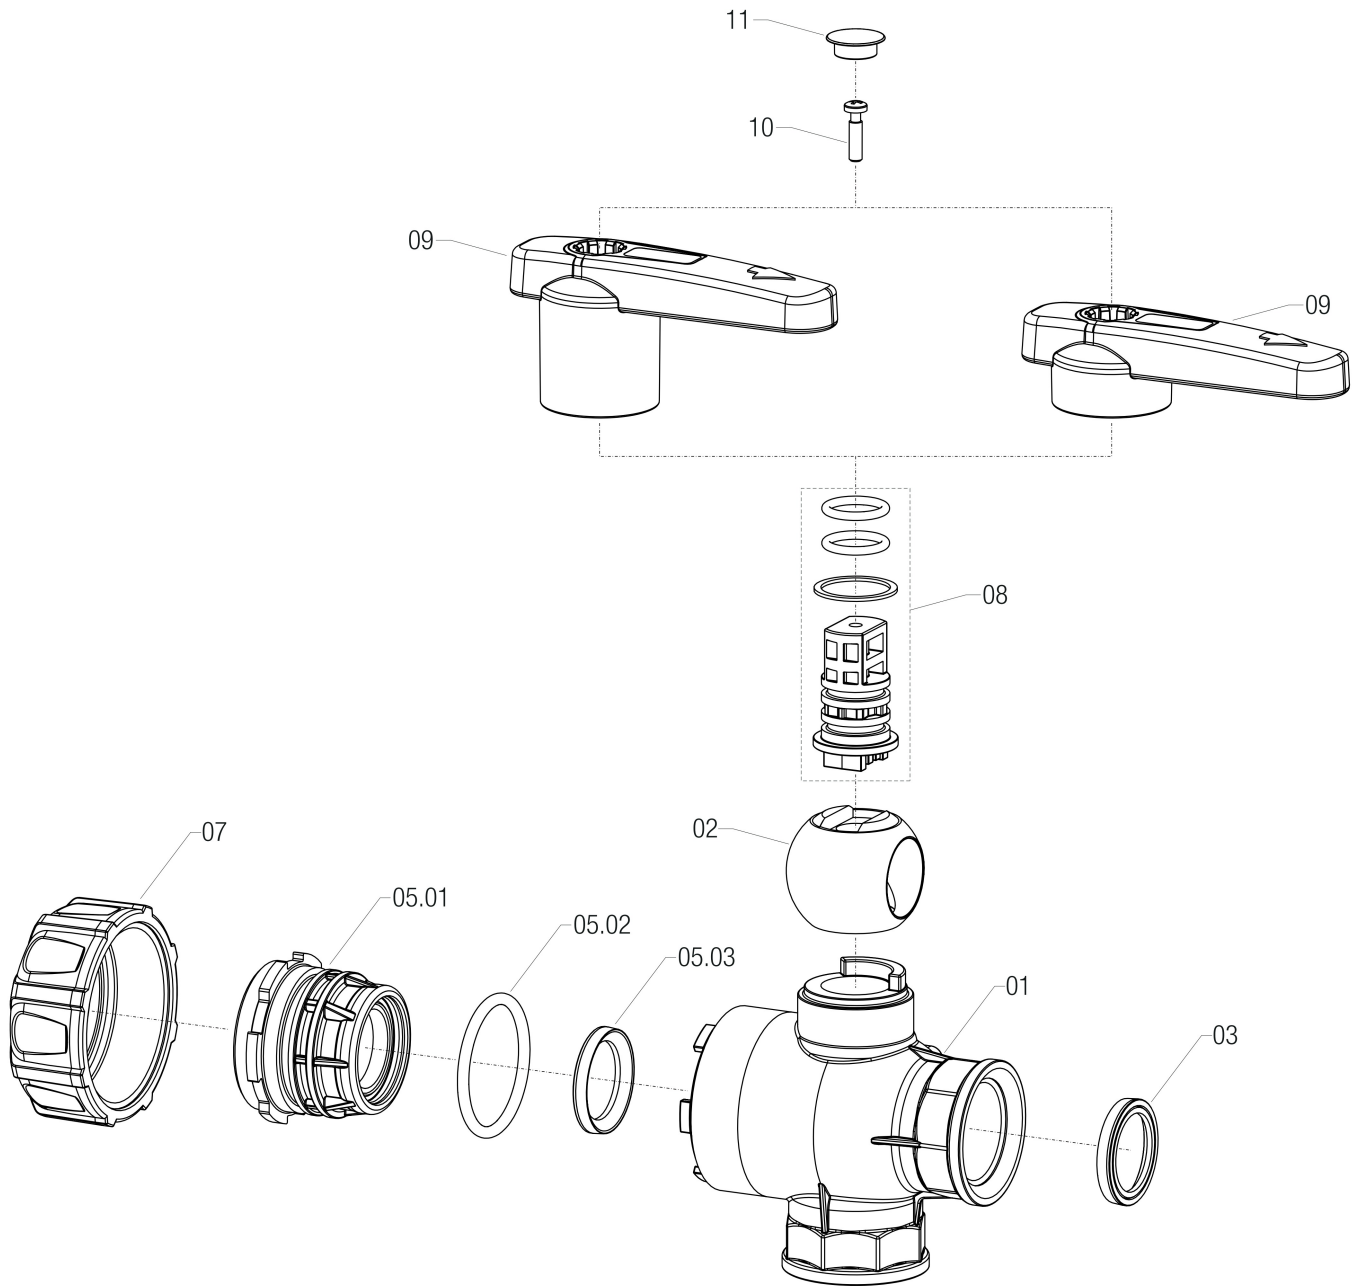

45521114

BALL VALVES 455

3-way single union ball valves - interrupted or continuous flow

SPARE PARTS

REFERENCE	CODE	DESCRIPTION
01	45520114.010	3-WAYS BALL VALVE BODY 1"
02	45520004.020	3-WAYS BALL FOR VALVE 1"
03	45500004.070	BALL VALVE PTFE SEAT 1"
05.01	45501004.030	BALL VALVE 1" BACK NUT
05.02	G11084	O'RING 3,53X37,69 EPDM
05.03	45500004.070	BALL VALVE PTFE SEAT 1"

REFERENCE	CODE	DESCRIPTION
07	45500004.040	NUT FOR BALL VALVE 1"
08	45500004.560	BALL VALVE 1"-1*1/4 PIN C/W ORING
09	45500004.050	BALL VALVE HANDLE 1"-1*1/4
10	V7B24F	SELF-THREADED SCREW 4X16 INOX
11	4542233.055	LEVER PLUG 1/2-3/4-1-1/4-1/2 RED